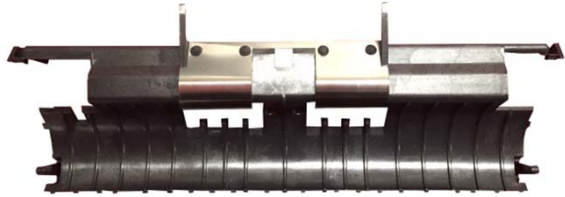

Further details can be obtained from info@mtaatm.com and see www.mtaatm.com for repair services.

Part Number : 6140110005

Description : Note Guide

Pack Qty : 1

Notes :

Part Number : 6140110030

Description : DMS flex assy

Pack Qty : 1

Notes : Supplied with adhesive backing fitted

Part Number : 6140110026

Description : Drive shaft

Pack Qty : 1

Notes :

Part Number : 6140110024
Description : Thickness measuring shaft
Pack Qty : 1
Notes :

Part Number : 6140110038
Description : DMS extension
Pack Qty : 1
Notes :

Part Number : 6140110001
Description : Puller
Pack Qty : 1
Notes : Alternative later version in red also available

Part Number : 6140110048
Description : Red locking lever
Pack Qty : 2
Notes : Part of the original lever must be present to fit this

Part Number : 6140110039
Description : Belts for extract V4
Pack Qty : 2
Notes :

Part Number : 6140110059

Description : 17T gear

Pack Qty : 1

Notes :

Part Number : 6140110060

Description : 25T gear

Pack Qty : 1