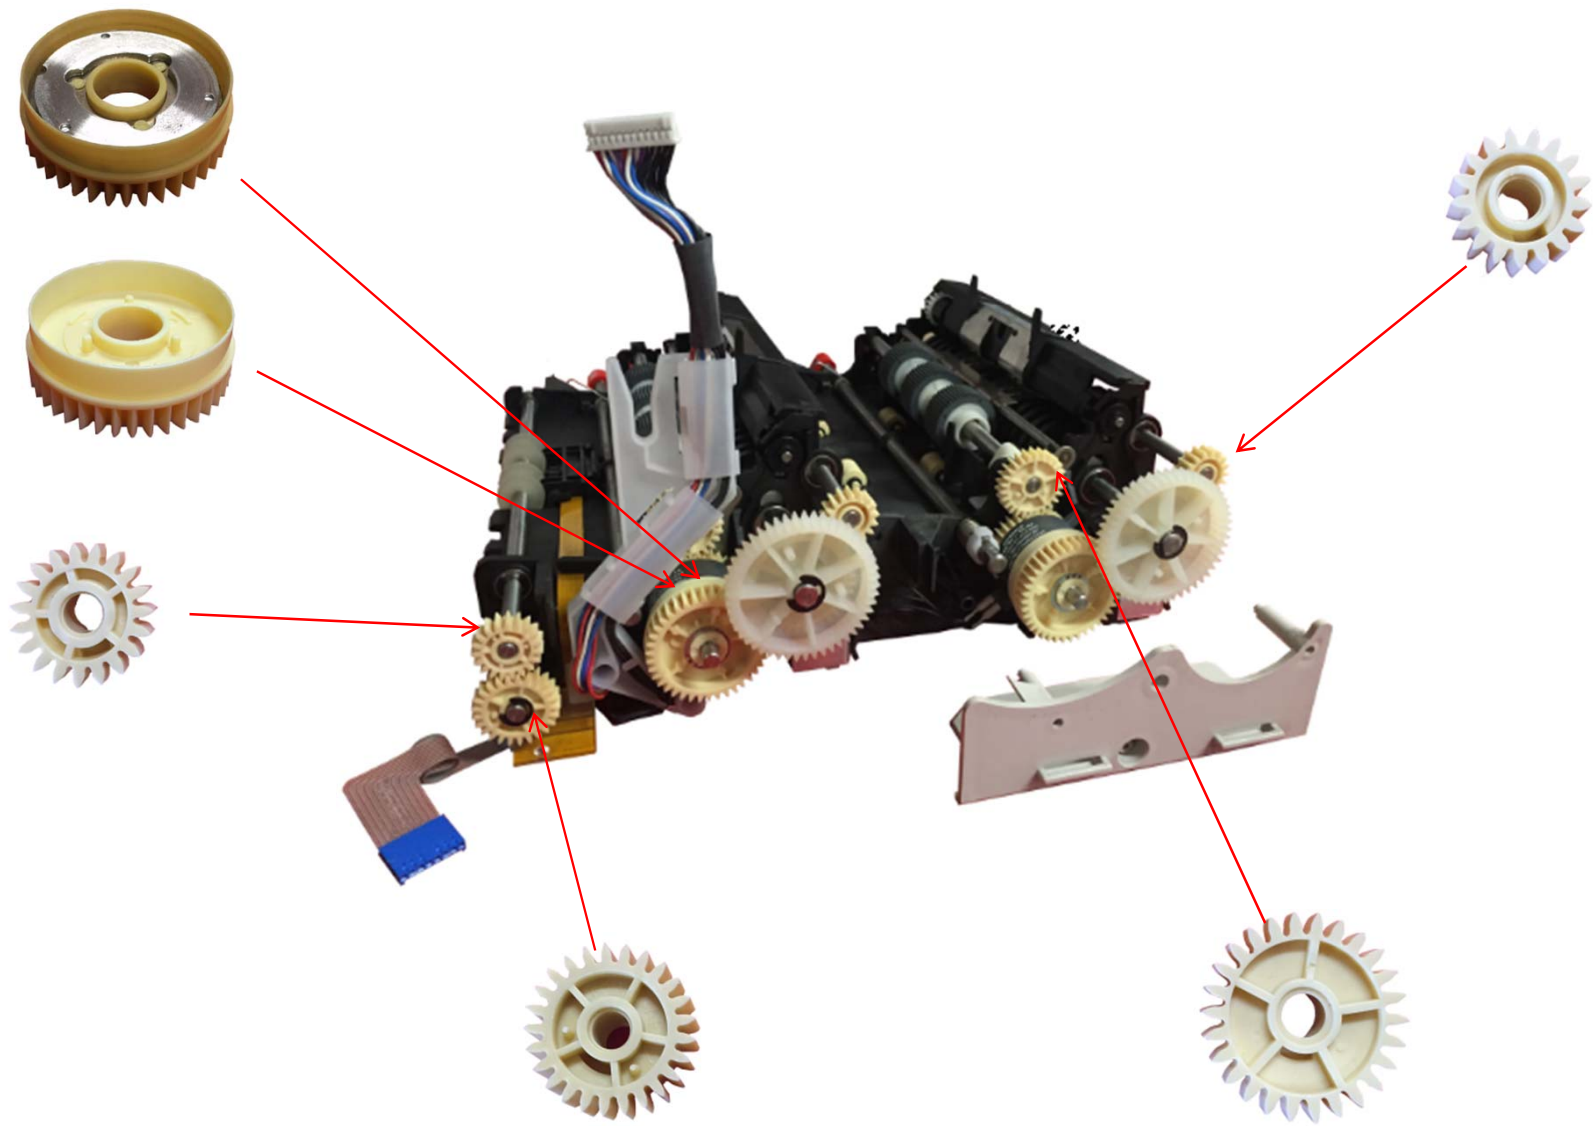

Part Number : 6140110038
Description : DMS extension
Pack Qty : 1
Notes :

Part Number : 6140110001
Description : Puller
Pack Qty : 1
Notes : Alternative later version in red also available

Part Number : 6140110048
Description : Red locking lever
Pack Qty : 2
Notes : Part of the original lever must be present to fit this

Part Number : 6140110039
Description : Belts for extract V4
Pack Qty : 2
Notes :

Part Number : 6140110059

Description : 17T gear

Pack Qty : 1

Notes :

Part Number : 6140110060

Description : 25T gear

Pack Qty : 1

Notes :

Part Number : 6140110004

Description : Clutch gear with metal

Pack Qty : 1

Notes :

Part Number : 6140110061

Description : 19T gear

Pack Qty : 1